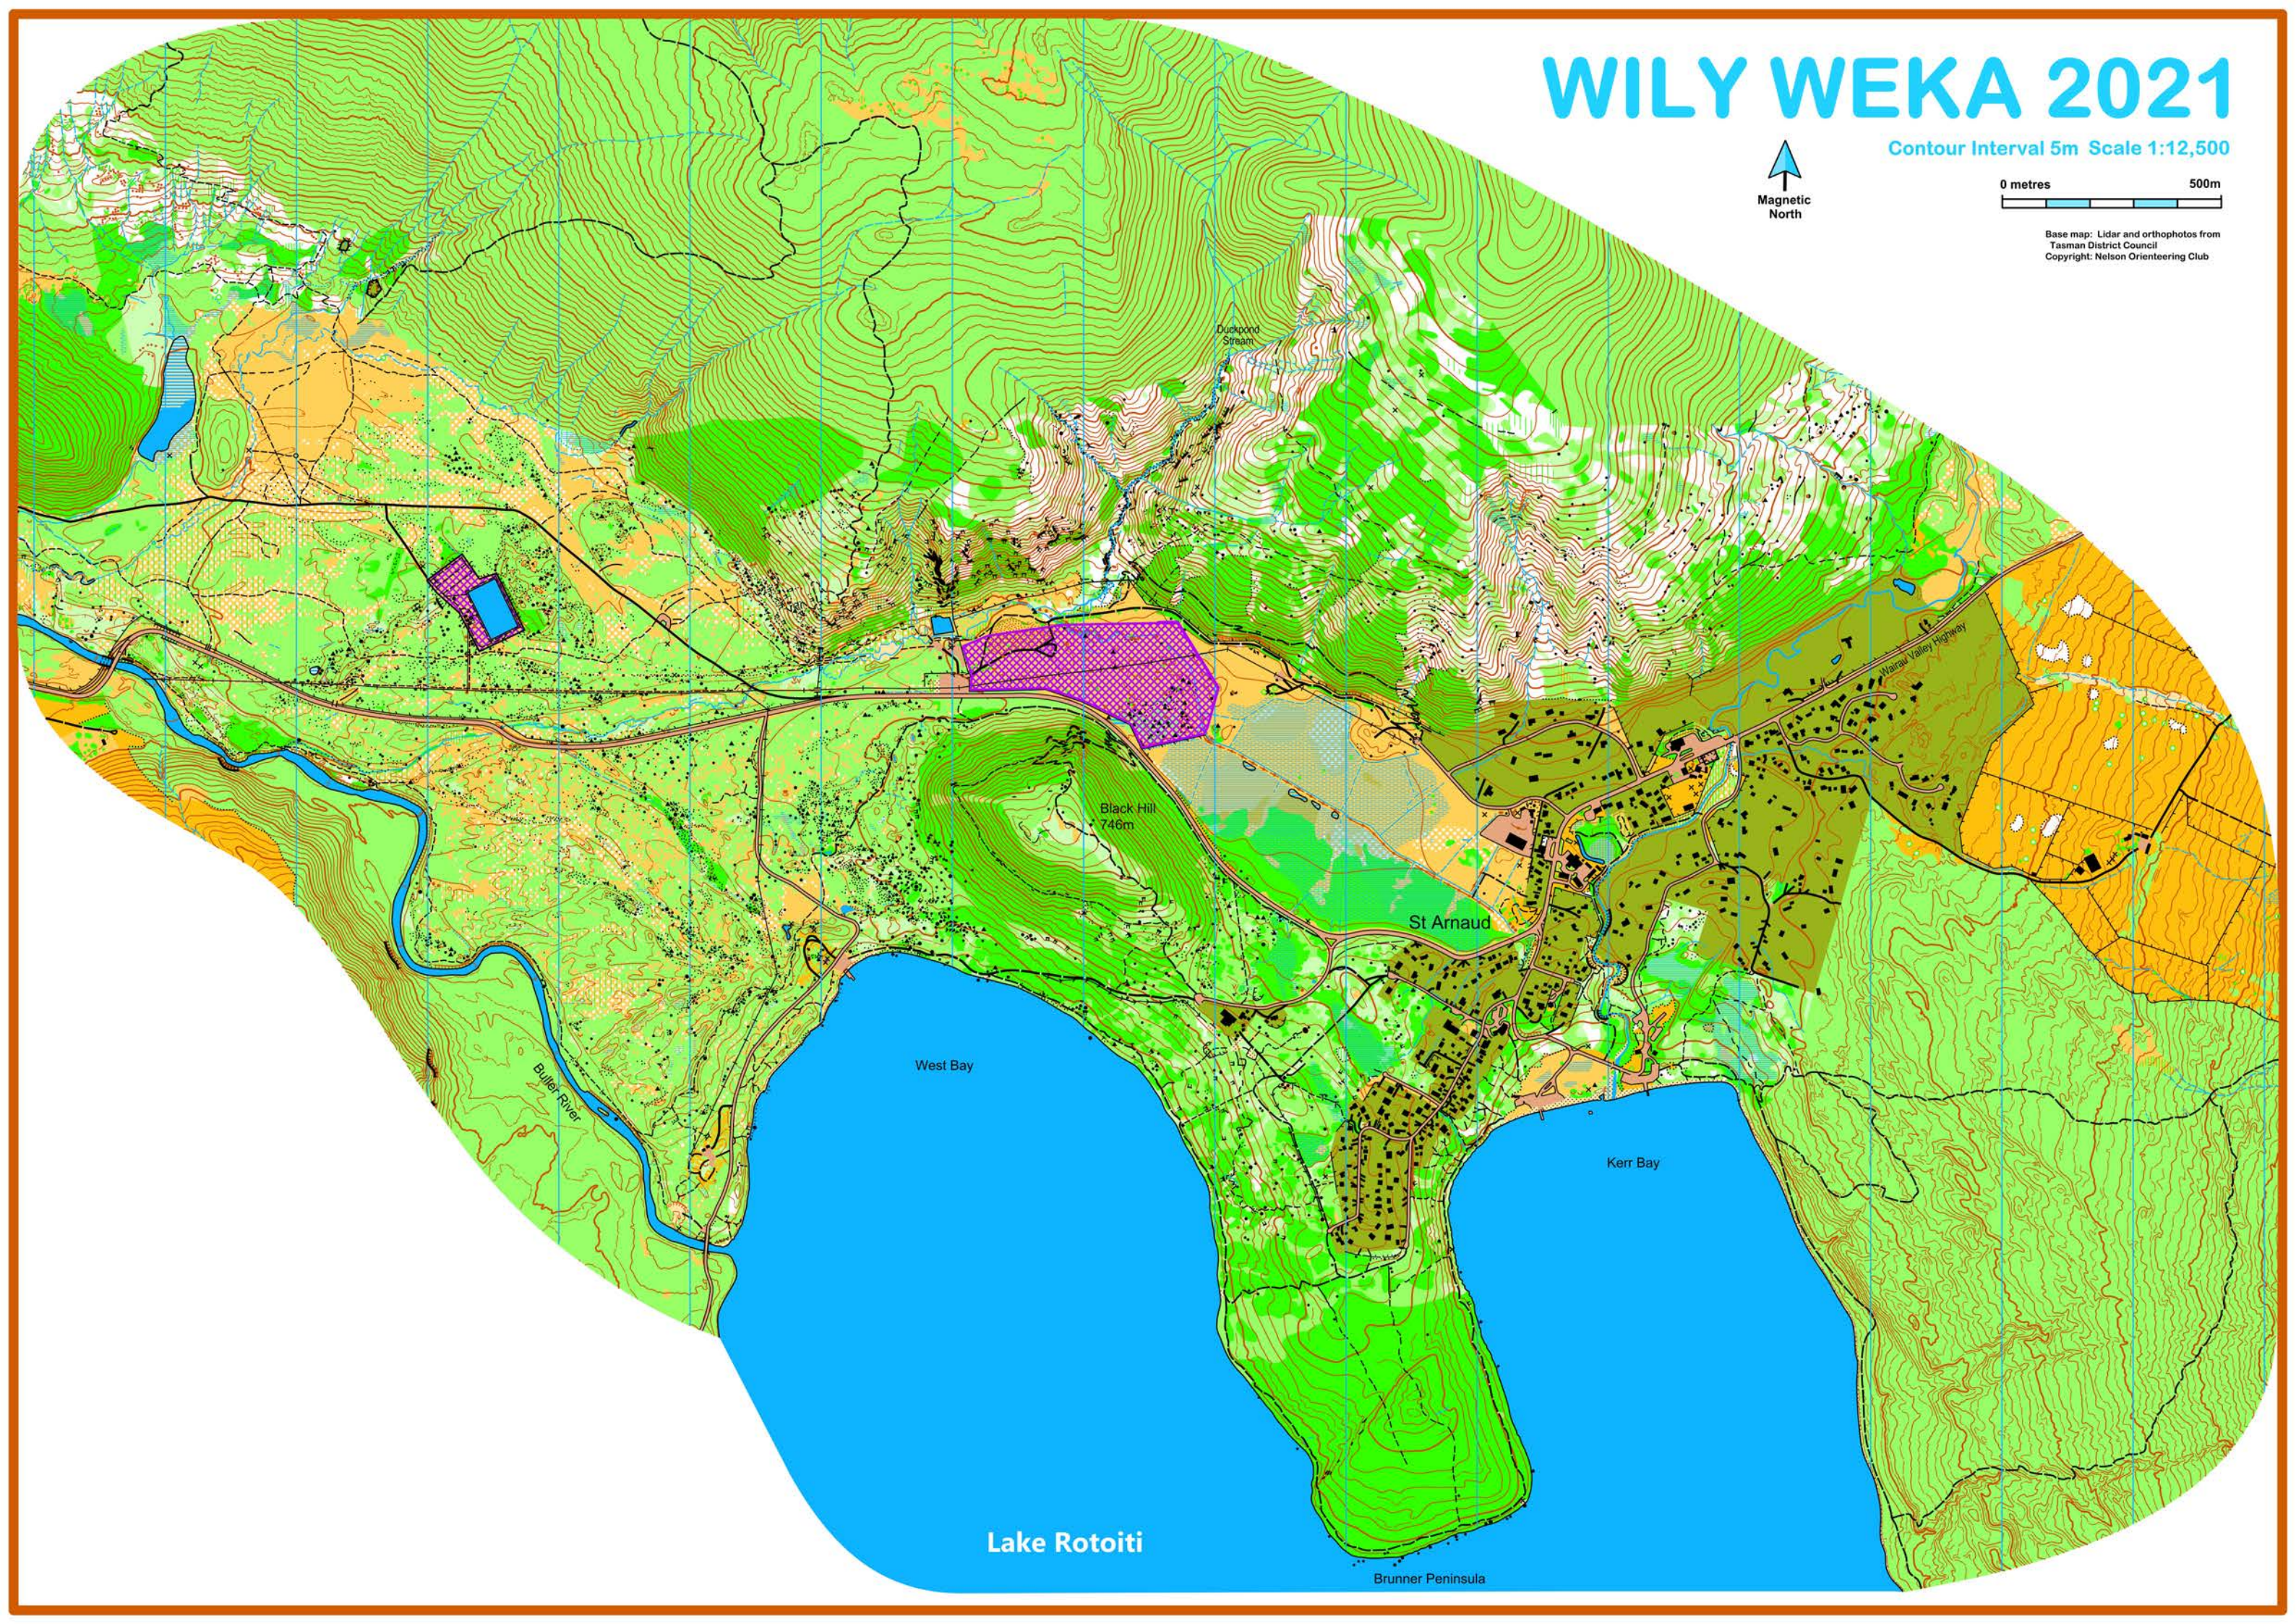

WILY WEKA 2021

Contour Interval 5m Scale 1:12,500

Base map: Lidar and orthophotos from
Tasman District Council
Copyright: Nelson Orienteing Club

Lake Rotoiti

Brunner Peninsula

West Bay

Kerr Bay

St Arnaud

Black Hill
746m

Duckpond
Stream

Buller River

Wairau Valley highway