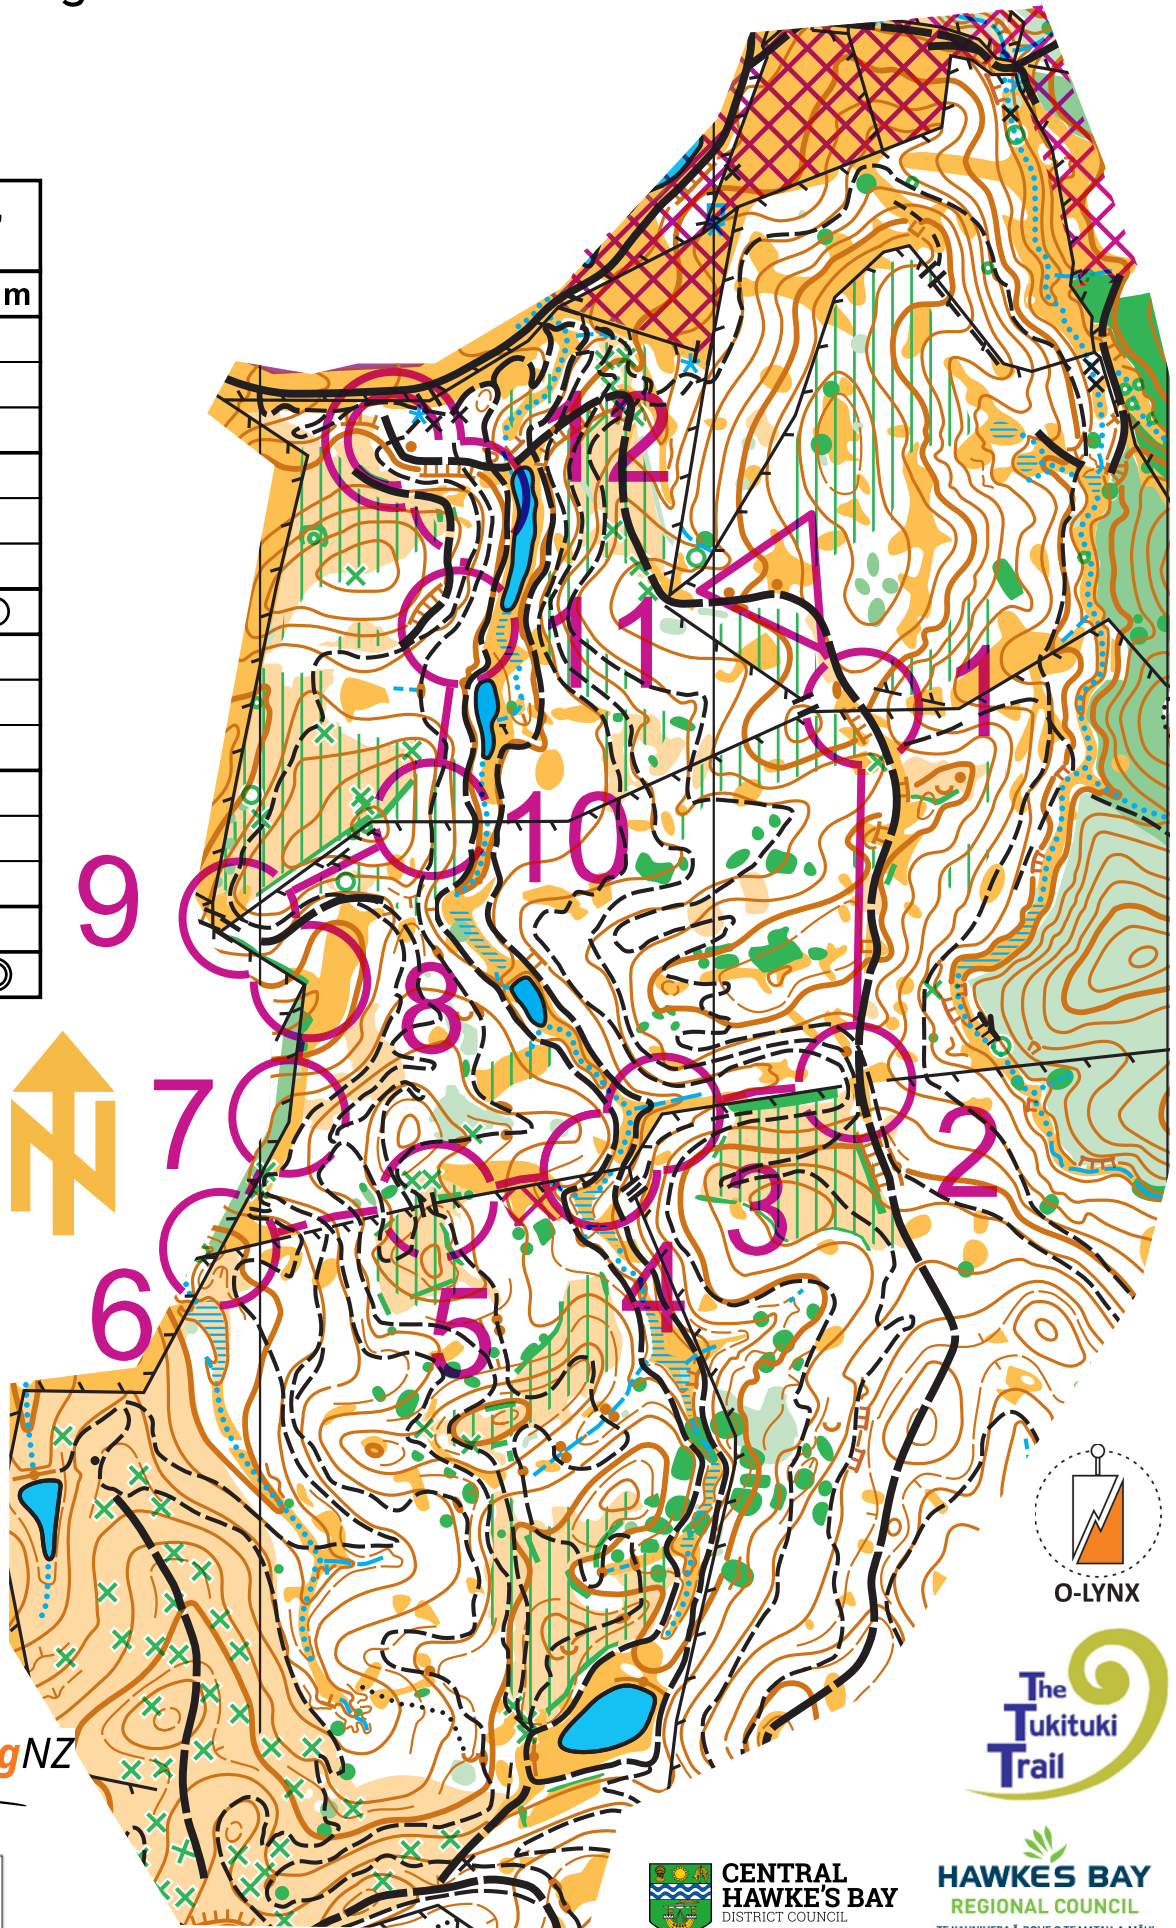

NZOC 2023

Middle Distance

Mangatarata

Scale 1:5,000
Contour: 2.5m

Planner: James Watson
Controller: Phillip Herries

M10, MW10N, OVE, W10		
14	1.5 km	27 m
		Knoll, South side
1	105	Path Fence Crossing
2	121	Path Fence Crossing
3	126	Fence Bend
4	136	Path Fence Crossing
5	140	Crossing point, East side
		150 m
6	156	Fence Junction
7	143	Fence Bend
8	174	Fence Bend
9	141	Path Fence Crossing
10	127	Path Fence Crossing
11	120	Path Bend
12	200	Middle Path Bend
		65 m

Reserve boxes, use in case of Sportident failure