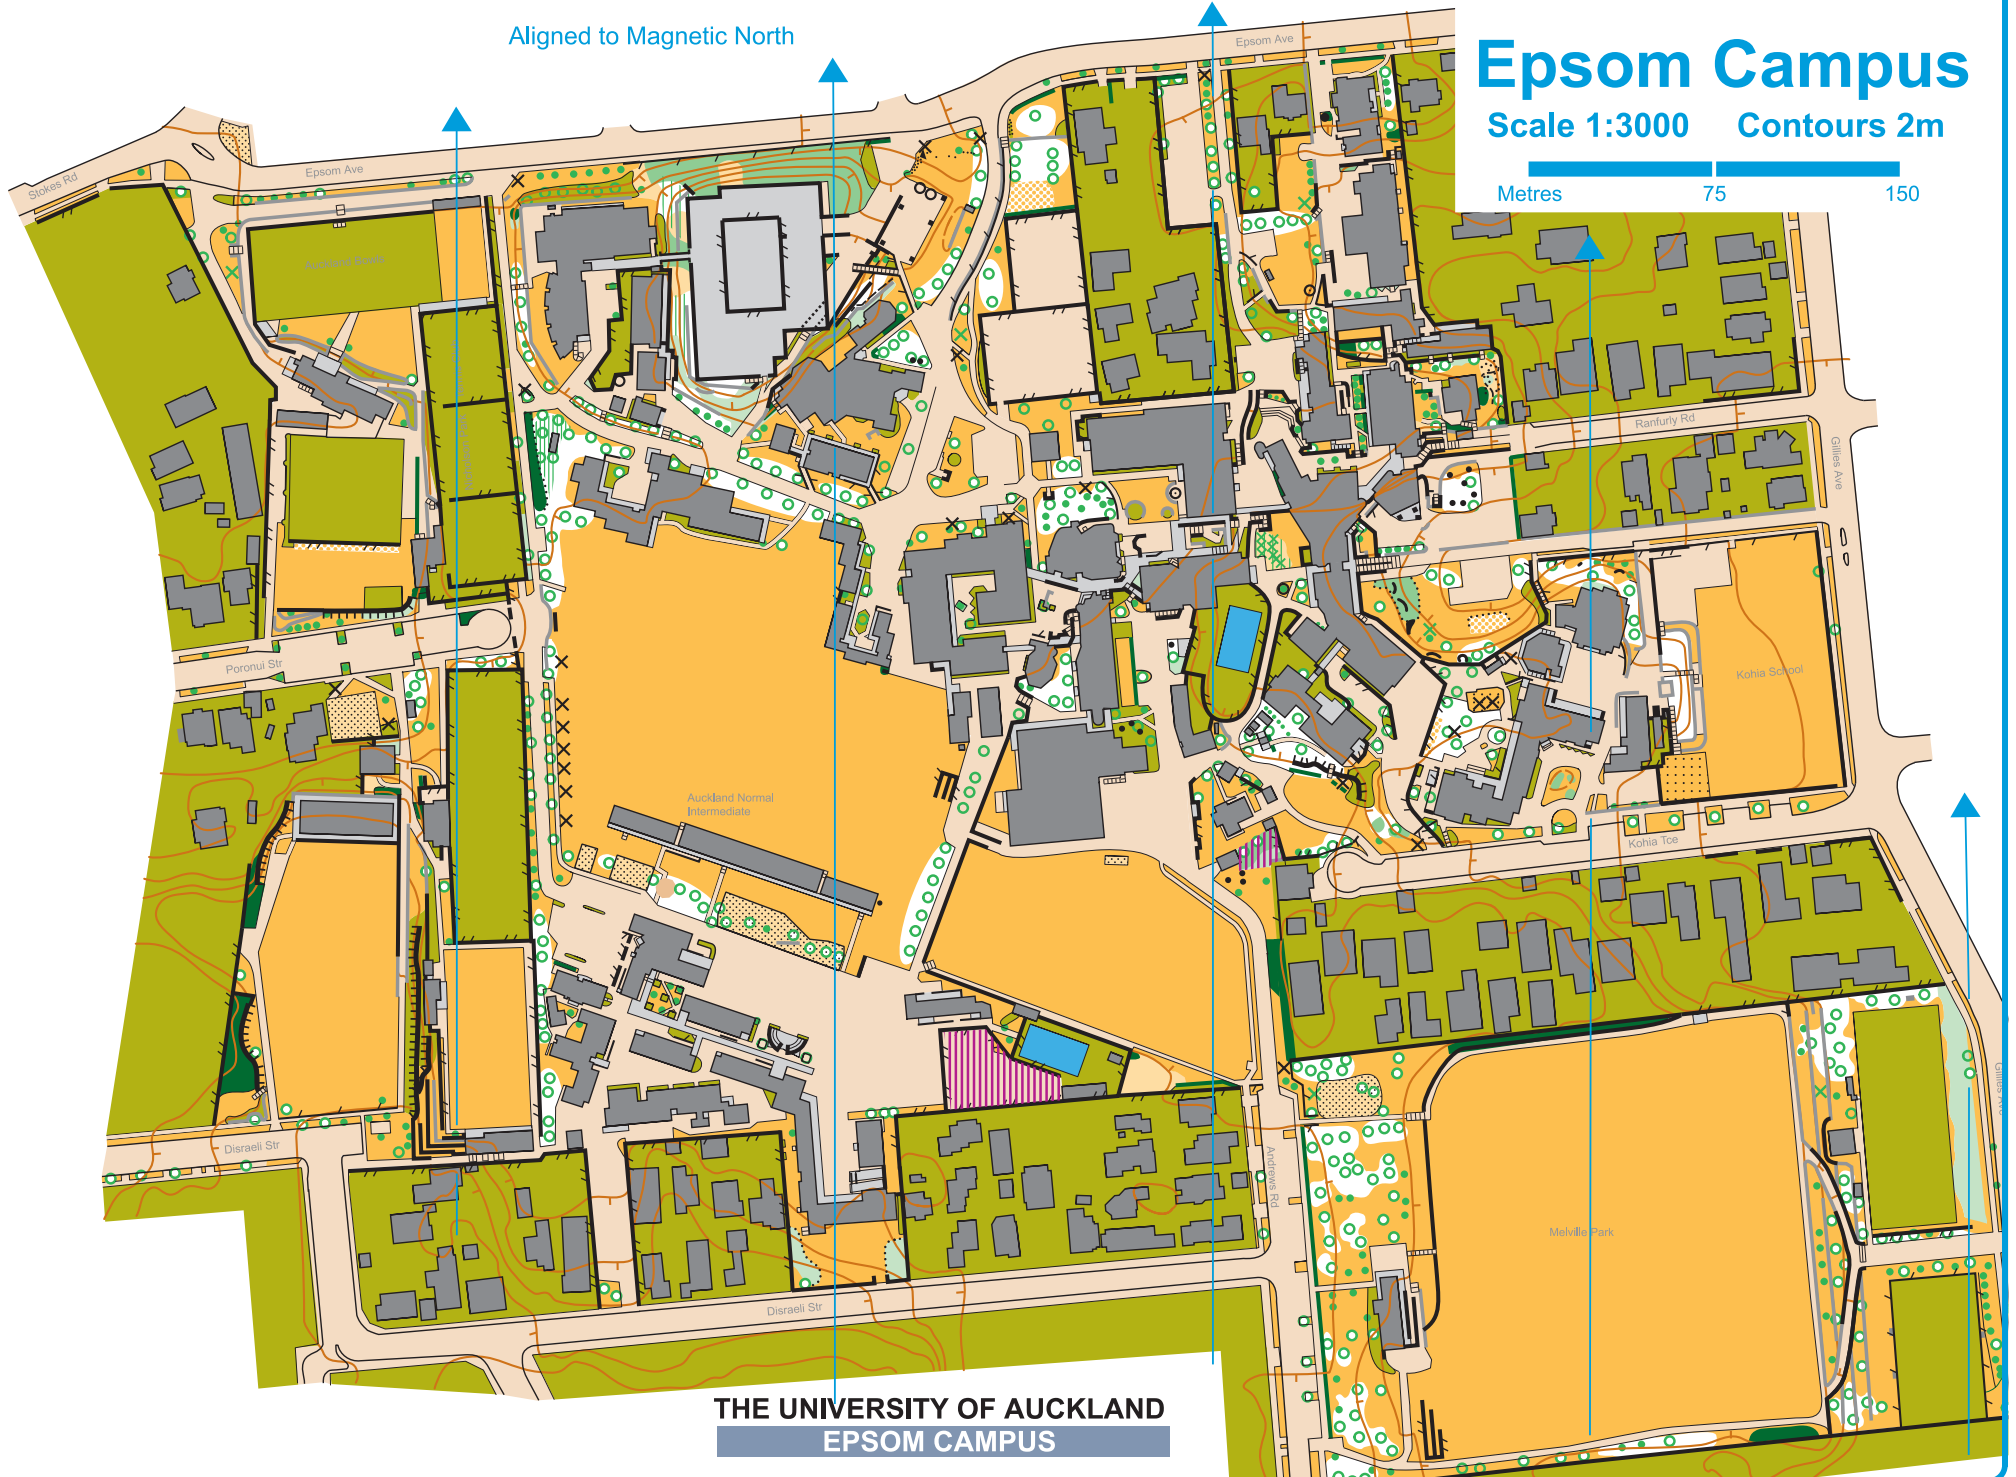

Aligned to Magnetic North

Epsom Campus

Scale 1:3000 Contours 2m

THE UNIVERSITY OF AUCKLAND
EPSOM CAMPUS